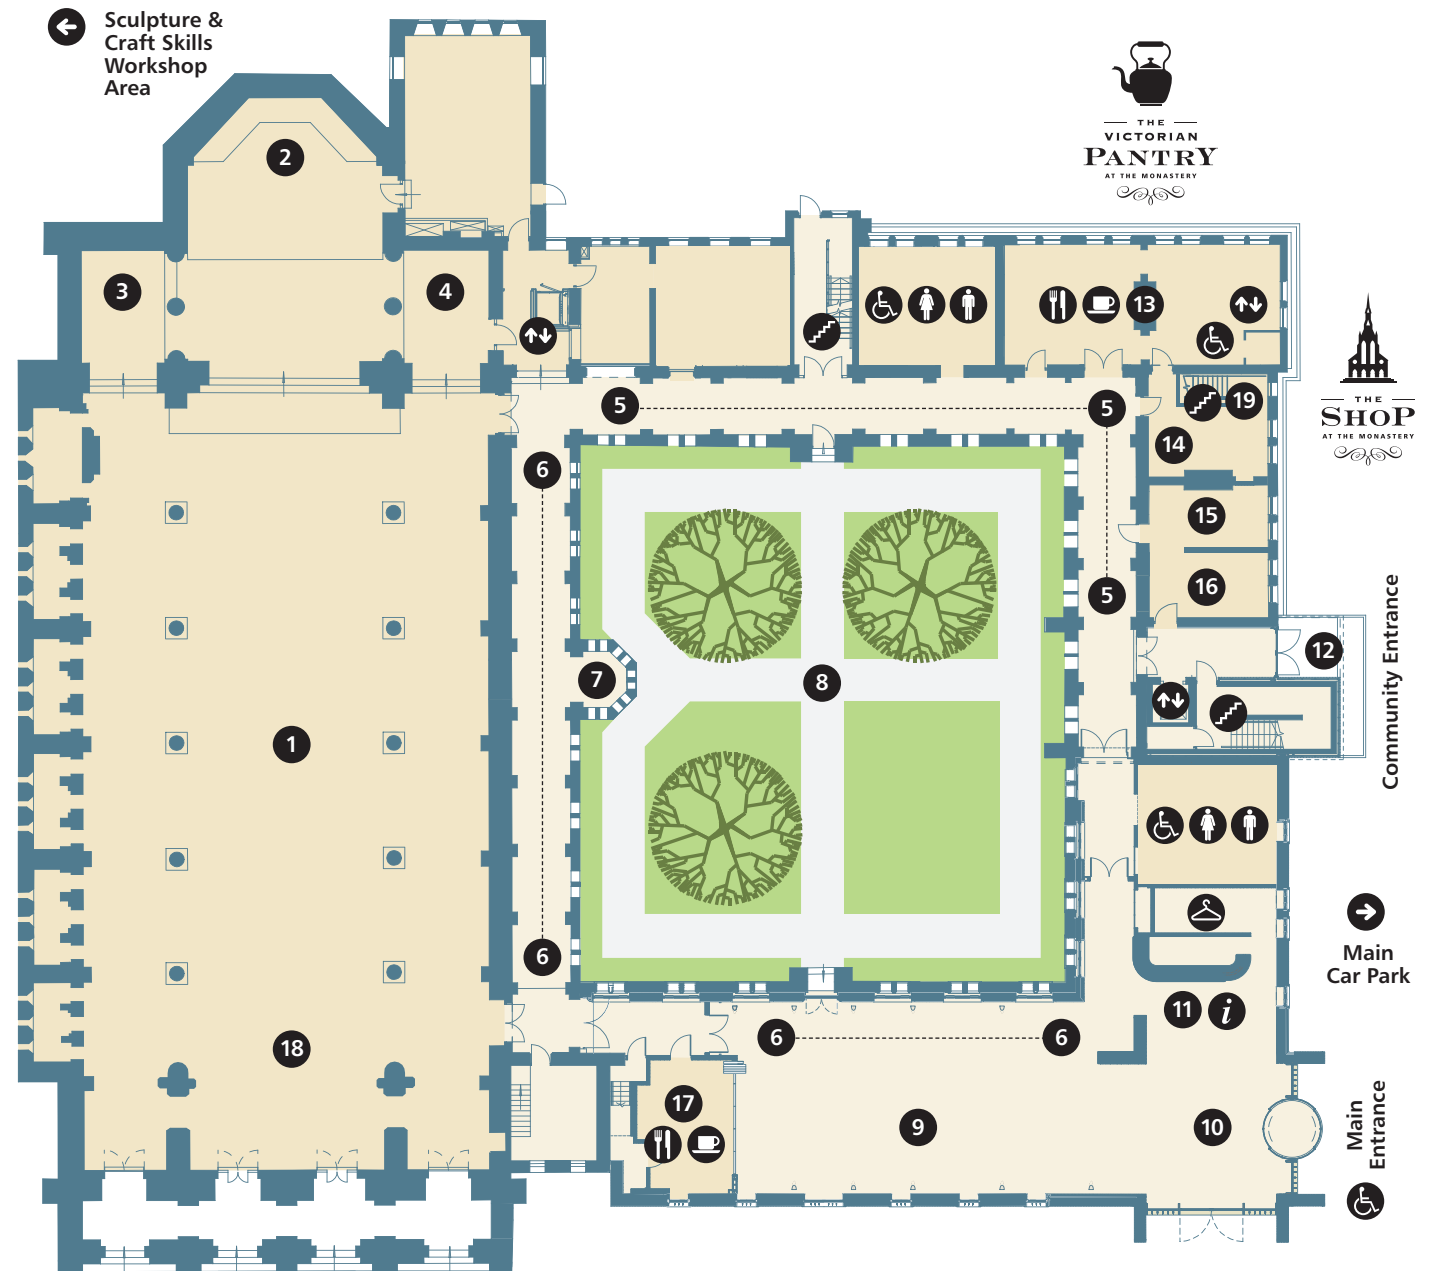

## Ground Floor

- 1 The Great Nave
- 2 The Chancel, High Altar and Reredos
- 3 The Lady Altar
- 4 The Crucifix
- 5 Heritage Corner Display Panels
- 6 Cloister Display Panels & The Story So Far
- 7 The Apse
- 8 The Cloister Gardens
- 9 The Welcome Wing
- 10 Main Entrance
- 11 Reception Desk & Visitor Information
- 12 Community Entrance
- 13 The Victorian Pantry
- 14 The Old Refectory
- 15 The Monastery Shop
- 16 The Visitor & Video Room
- 17 The Welcome Wing Kitchen & Bar
- 18 The Franciscan Floor Mosaic

## Basement

- 19 Community, Health & Wellbeing Centre

## The Monastery - Ground Floor

GORTON LANE

- KEY TO MAP: Toilets Access Lift Stairs Information Cloakroom Refreshments