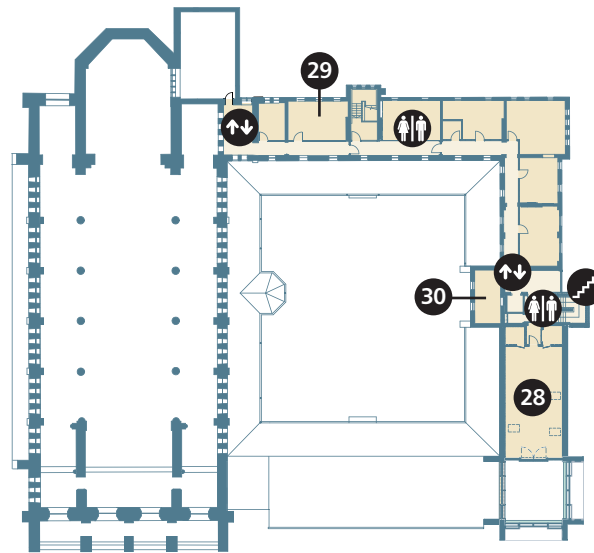

## First Floor

## Second Floor

- 20 The Learning Space
- 21 Guardian

## Ground Floor

- 1 The Great Nave
- 2 The Chancel, High Altar and Reredos
- 3 The Lady Altar
- 4 The Crucifix
- 5 Heritage Corner Display Panels
- 6 Cloister Display Panels & The Story So Far
- 7 The Apse
- 8 The Cloister Gardens
- 9 The Welcome Wing
- 10 Main Entrance
- 11 Reception Desk & Visitor Information
- 12 Community Entrance
- 13 The Victorian Pantry
- 14 The Old Refectory
- 15 The Monastery Shop
- 16 The Visitor & Video Room
- 17 The Welcome Wing Kitchen & Bar
- 18 The Franciscan Floor Mosaic

## The Monastery - Ground Floor

GORTON LANE

- KEY TO MAP: Toilets Access Lift Stairs Information Cloakroom Refreshments