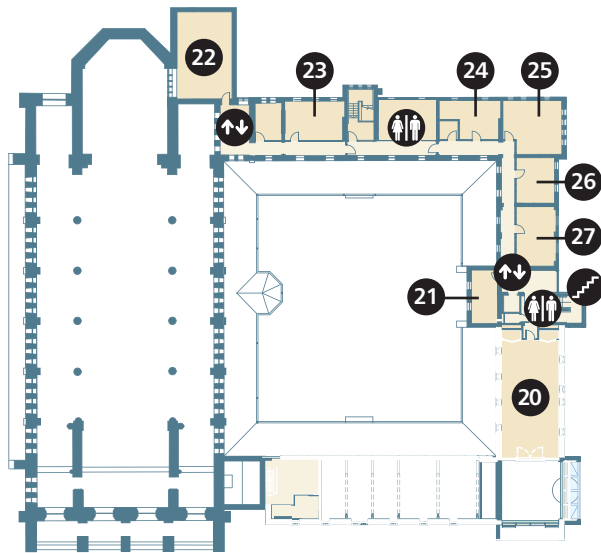

## First Floor

## Second Floor

- 20 The Learning Space
- 21 Guardian

## Ground Floor

- 1 The Great Nave
- 2 The Chancel, High Altar and Reredos
- 3 The Lady Altar
- 4 The Crucifix
- 5 Heritage Corner Display Panels
- 6 Cloister Display Panels & The Story So Far
- 7 The Apse
- 8 The Cloister Gardens
- 9 The Welcome Wing
- 10 Main Entrance
- 11 Reception Desk & Visitor Information
- 12 Community Entrance
- 13 The Victorian Pantry
- 14 The Old Refectory
- 15 The Monastery Shop
- 16 The Visitor & Video Room
- 17 The Welcome Wing Kitchen & Bar
- 18 The Franciscan Floor Mosaic

## The Monastery - Ground Floor

GORTON LANE

- KEY TO MAP: Toilets Access Lift Stairs Information Cloakroom Refreshments