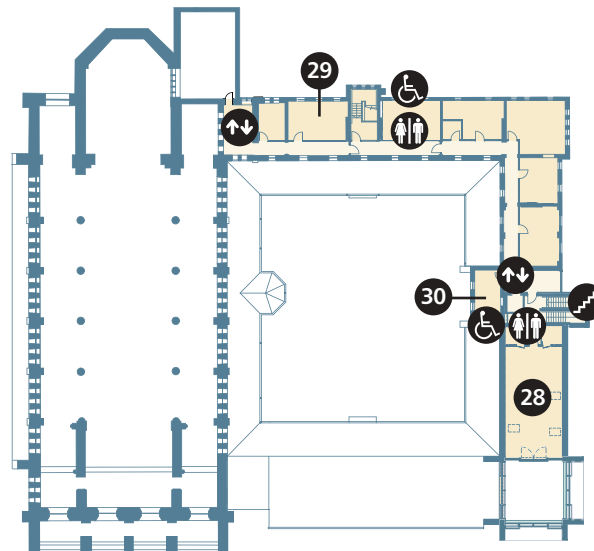

First Floor

Second Floor

- 20 The Learning Space
- 21 The Guardian Room

Rooms For Private Hire

- 22 The Private Chapel
- 23 Chapter House
- 24 Friends Room
- 25 St. Francis
- 26 St. Clare
- 27 Patrick Dalton

Basement

- 19 Community, Health & Wellbeing Centre

The Monastery - Ground Floor

KEY TO MAP: Toilets Access Lift Stairs Information Cloakroom Refreshments