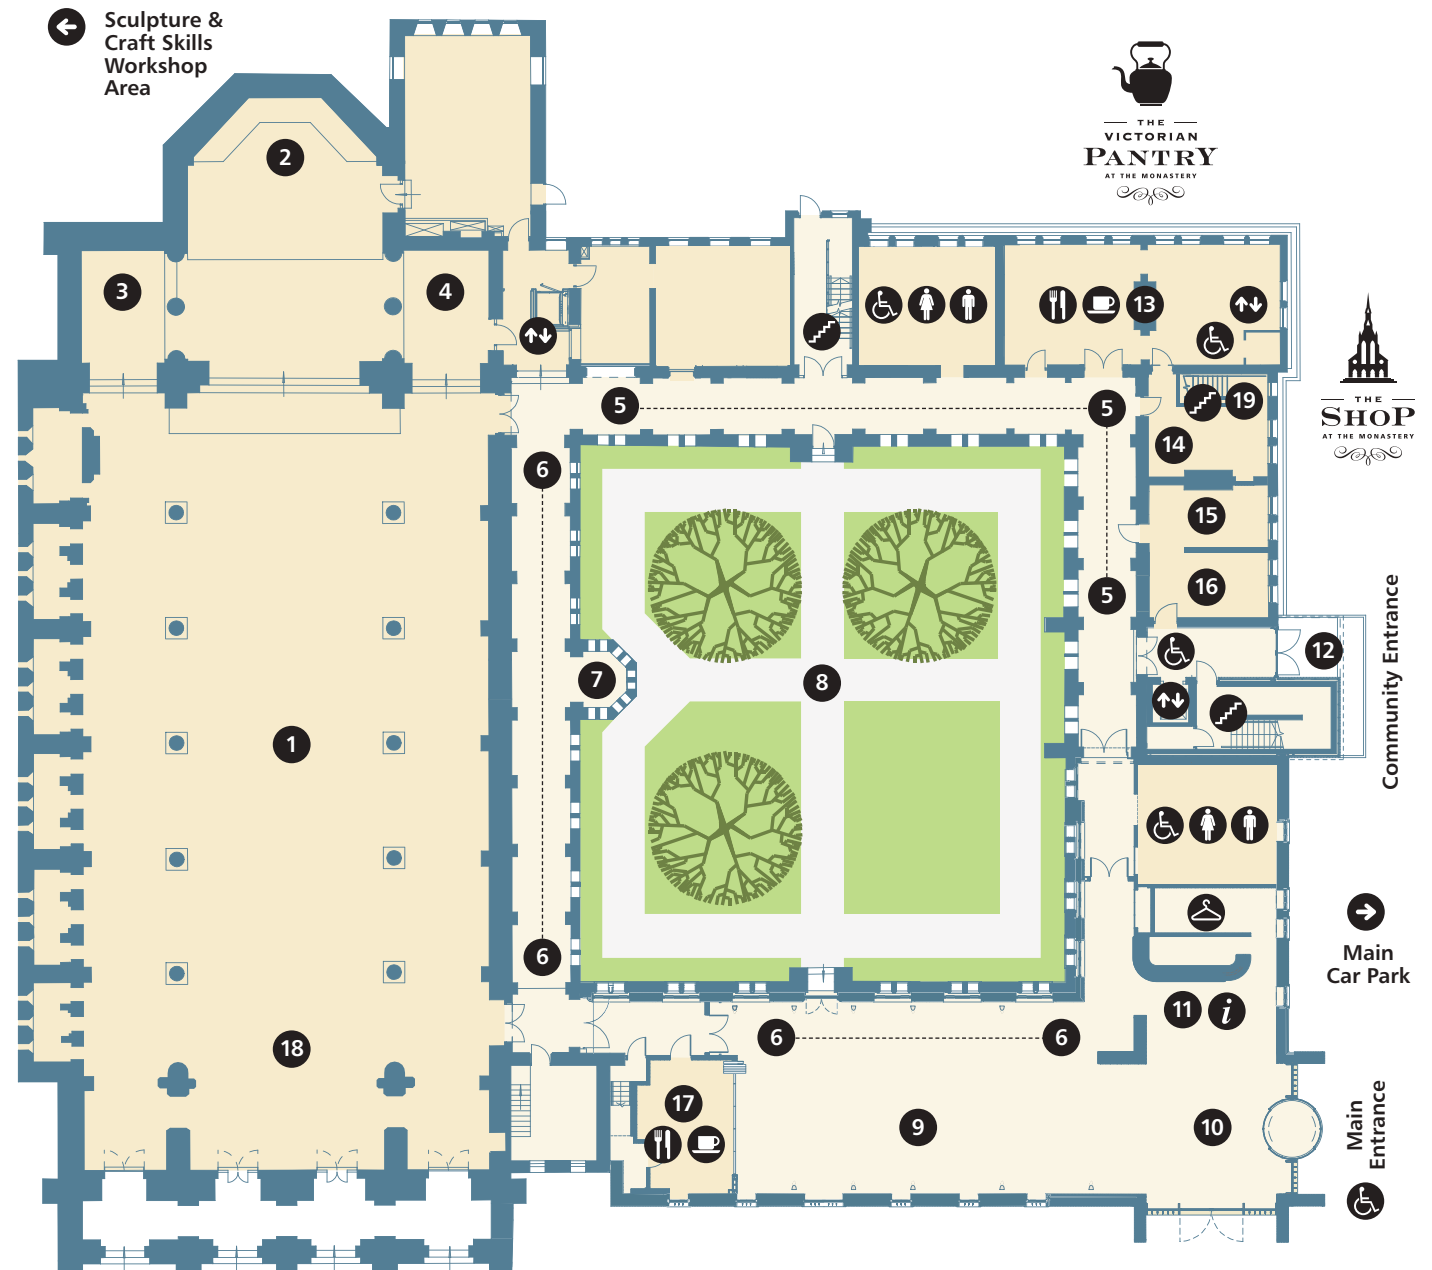

First Floor

Second Floor

- 20 The Learning Space
- 21 The Guardian Room

Rooms For Private Hire

- 22 The Private Chapel
- 23 Chapter House
- 24 Friends Room
- 25 St. Francis
- 26 St. Clare
- 27 Patrick Dalton

The Monastery of St Francis & Gorton Trust

Gorton Lane Manchester M12 5WF

Telephone 0161 223 3211

Email events@themonastery.co.uk

www.themonastery.co.uk

Charity No. 1061457

Ground Floor

- 1 The Great Nave
- 2 The Chancel, High Altar and Reredos
- 3 The Lady Altar
- 4 The Crucifix
- 5 Heritage Corner Display Panels
- 6 Cloister Display Panels & The Story So Far
- 7 The Apse
- 8 The Cloister Gardens
- 9 The Welcome Wing
- 10 Main Entrance
- 11 Reception Desk & Visitor Information
- 12 Community Entrance
- 13 The Victorian Pantry
- 14 The Old Refectory
- 15 The Monastery Shop
- 16 The Visitor & Video Room
- 17 The Welcome Wing Kitchen & Bar
- 18 The Franciscan Floor Mosaic

Basement

- 19 Community, Health & Wellbeing Centre

The Monastery - Ground Floor

KEY TO MAP: Toilets Access Lift Stairs Information Cloakroom Refreshments