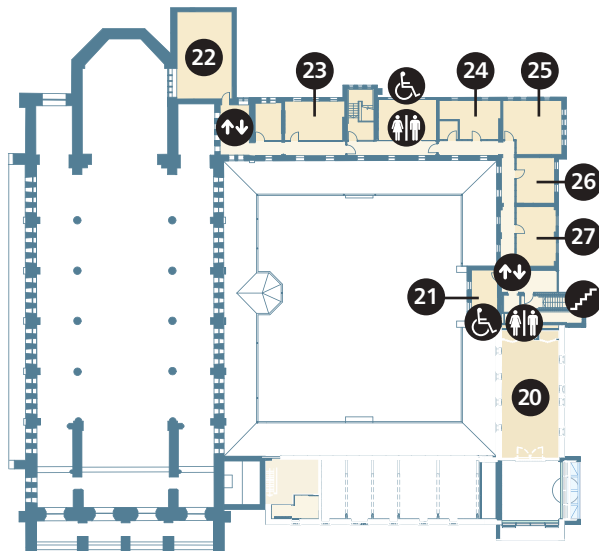

First Floor

Second Floor

- 20 The Learning Space
- 21 The Guardian Room

Rooms For Private Hire

- 22 The Private Chapel
- 23 Chapter House
- 24 Friends Room
- 25 St. Francis
- 26 St. Clare
- 27 Patrick Dalton

Basement

- 19 Community, Health & Wellbeing Centre

The Monastery - Ground Floor

KEY TO MAP: Toilets Access Lift Stairs Information Cloakroom Refreshments